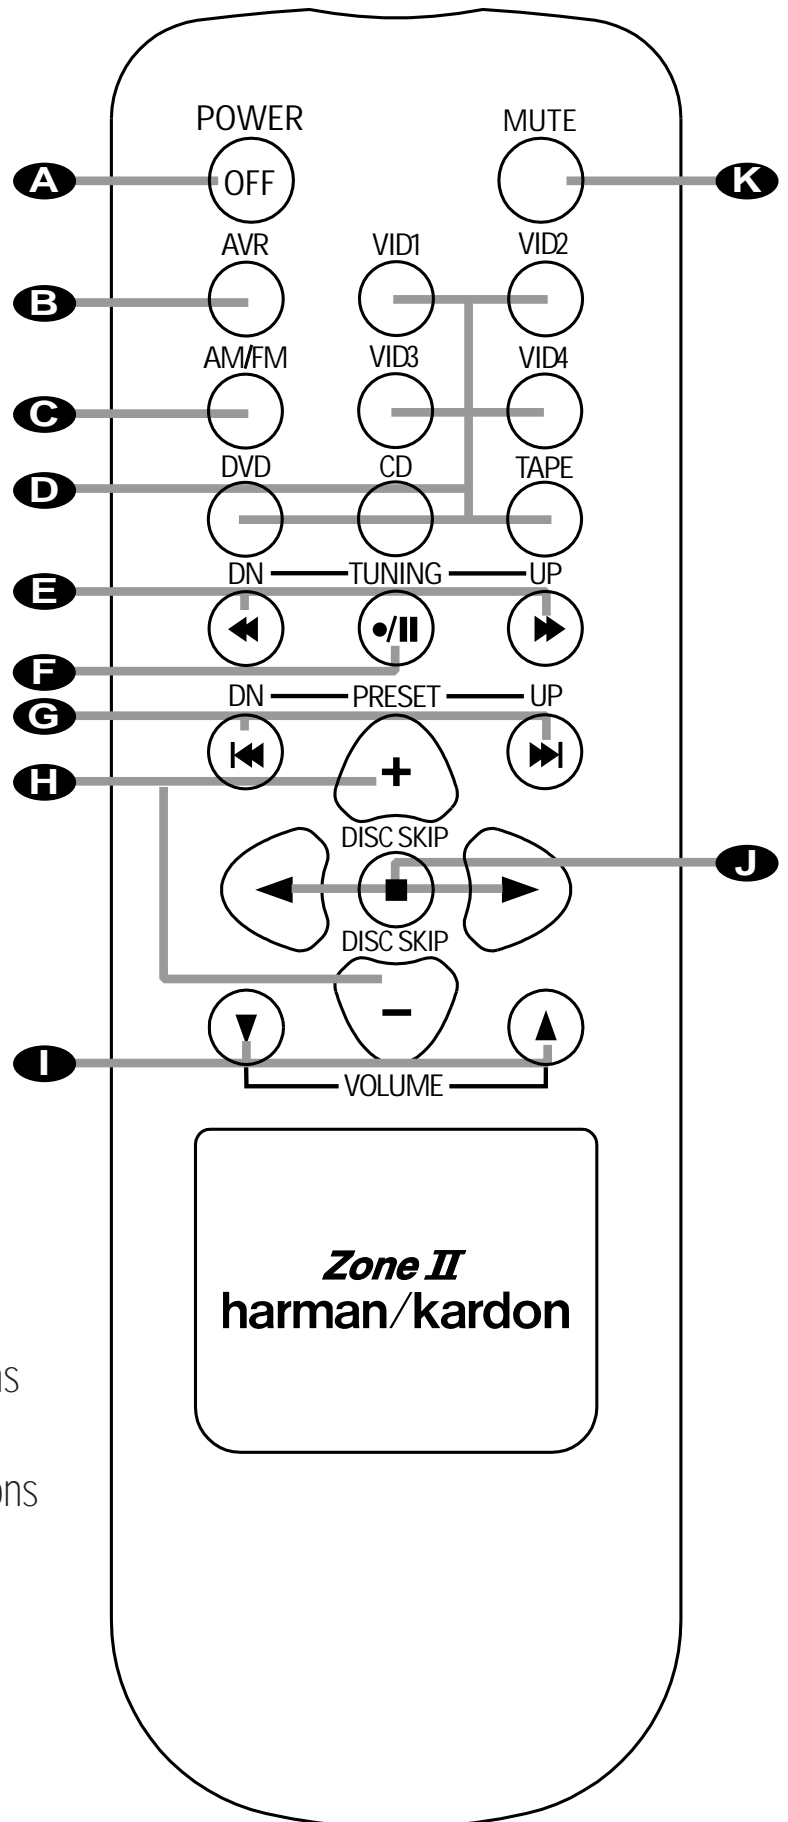

# DPR 2005 ZONE II REMOTE CONTROL FUNCTIONS

- A** Power Off Button
- B** AVR Selector Button
- C** AM/FM Tuner Selector
- D** Input Selectors
- E** Tuning Up/Down – Fast Play Buttons
- F** Record/Pause Button
- G** Preset Up/Down – Track Skip Buttons
- H** Disc Skip Buttons
- I** Volume Up/Down Buttons
- J** Play Forward/Reverse/Stop Buttons
- K** Mute Button